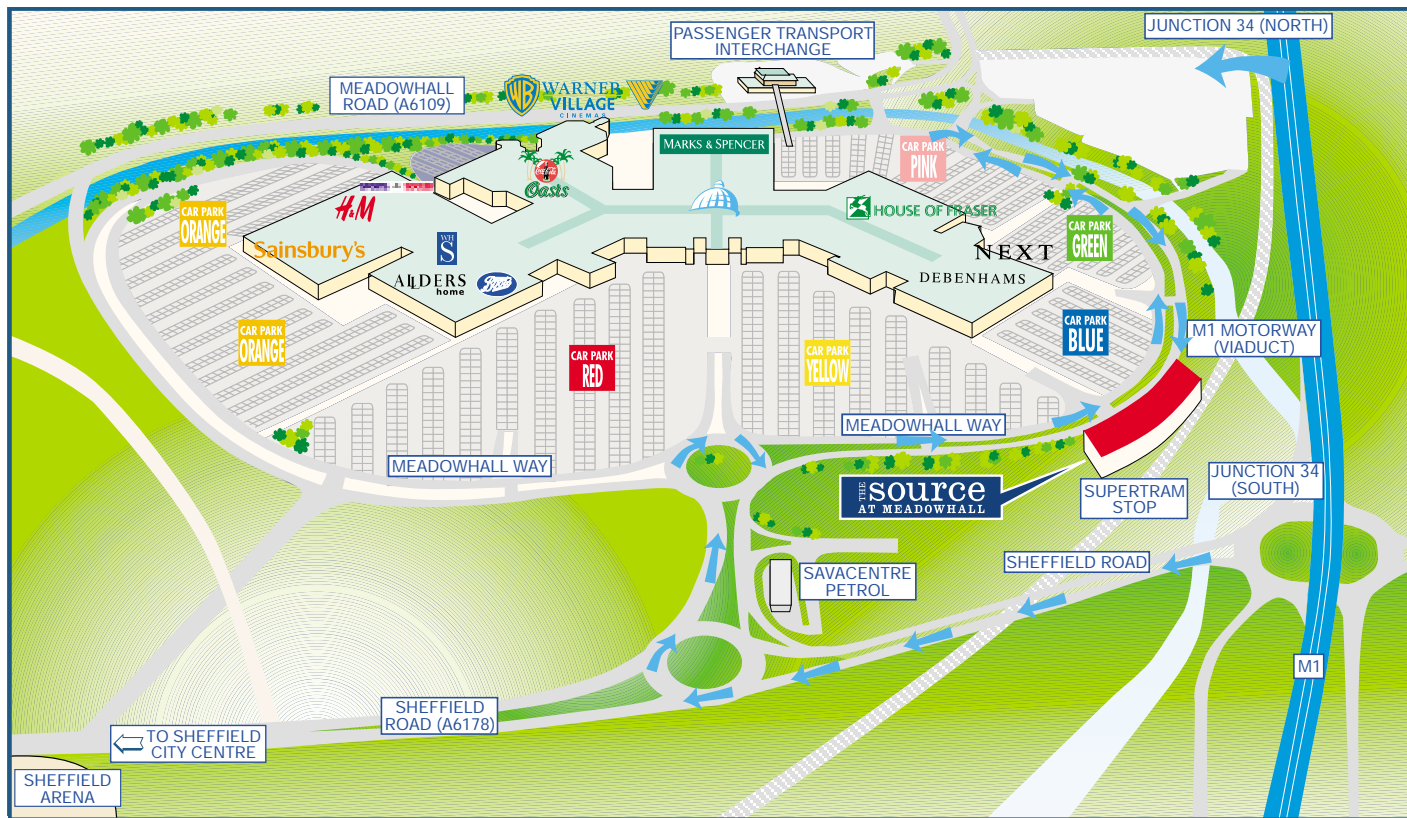

How to find The Source

Meadowhall
JUNCTION 34 • M1 • SHEFFIELD

We wish you a safe journey!

SOUTHBOUND: M1

Leave at Junction 34 and approach traffic island in the right hand lane. Take the 4th exit off the island (heading under the M1) and follow signs for Sheffield City Centre (A6109). You will filter left after the 2nd set of traffic lights (signposted Meadowhall) - this is the ring road around Meadowhall and runs parallel to the viaduct (on your left). You will see The Source building on your left, turn right at the 3rd set of lights and follow the signs to the Blue Car Park, (turning right over the dual carriageway). There is a pedestrian crossing leading directly across the road to The Source.

FROM SHEFFIELD CITY CENTRE

Leave Sheffield City Centre along the A61, leading onto the A6109 (M1 North) Brightside Lane. Continue for approximately 2½ miles. Go straight on at the roundabout with Forgemasters on your left, at the 3rd set of traffic lights, Meadowhall is signposted but continue straight on, remaining on the A6109. You will pass Warner Village Cinema on the right and proceed under a footbridge leading to the Passenger Transport Interchange. You should now be in the right hand lane, ready to turn right after the next set of traffic lights. The right turn is sign posted Meadowhall. You will filter left after the 2nd set of traffic lights (signposted Meadowhall) - this is the ring road around Meadowhall and runs parallel to the viaduct (on your left). You will see The Source building on your left, turn right at the 3rd set of lights and follow the signs to the Blue Car Park, (turning right over the dual carriageway). There is a pedestrian crossing leading directly across the road to The Source.